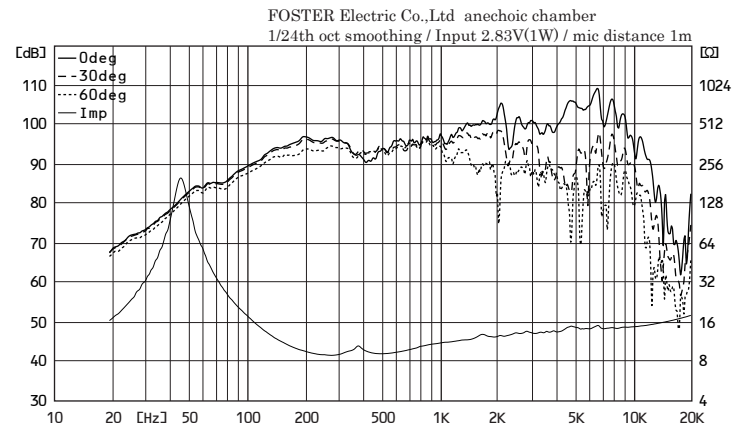

Frequency Response