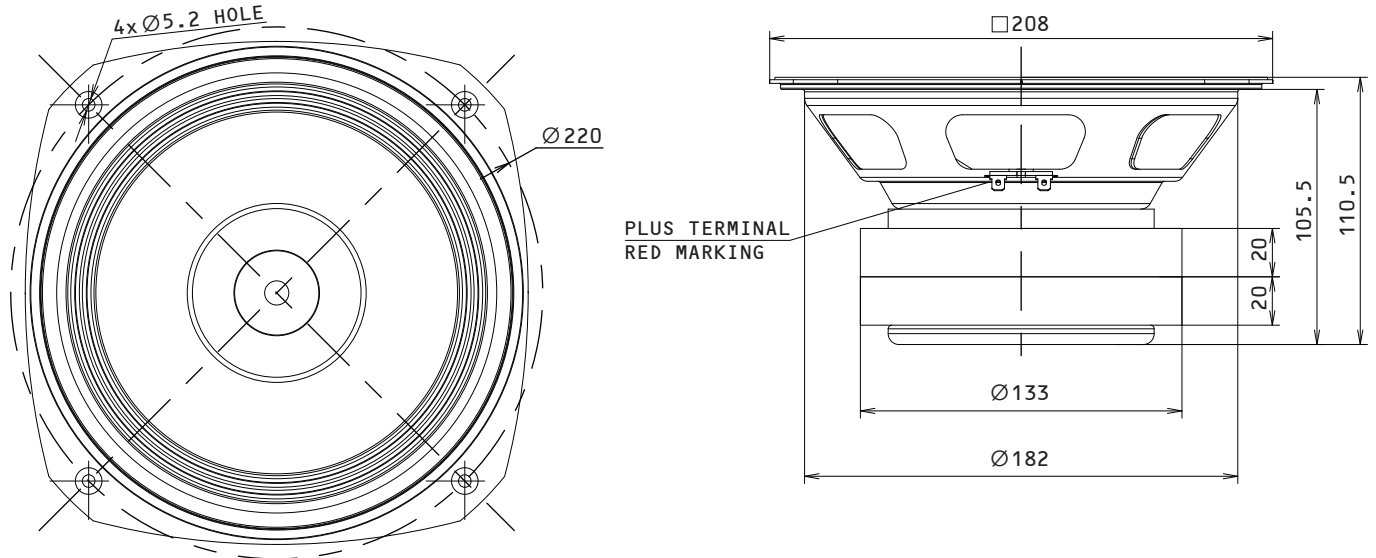

20cm Fullrange speaker unit FE203Σ-RE

Specification Sheet

Dimensions / Polarity

Standard Accessories

Speaker unit : 1pc	Safety precautions : 1pc
Screw : 4pcs	
Washer : 4pcs	
Spacer : 1pc	

Specifications & Thiele / Small Parameters

Electrical Parameters	Nominal Impedance	8.0	ohm
	Re	7.2	ohm
	Le	0.29	mH
	fs (F0)	54	Hz
Mechanical Parameters	Mms (M0)	14.01	g
	Cms	0.63	mm/N
	Bl	12.11	N/A
Loss Factors	Qms	8.51	-
	Qes	0.23	-
	Qts (Q0)	0.23	-
Other Parameters	SPL (1m/1W)	96	dB
	Equivalent Diaphragm Radius (a)	81.0	mm
	Rated Input	9	W
	Overall Diameter	$\square 208$	mm
	Voice Coil Diameter	35	mm
	Reproduction Frequency Response	fs to 18k	Hz
	Vas	37.81	L
	Baffle Hole Diameter	$\Phi 185$	mm
	Net Weight	4,080	g