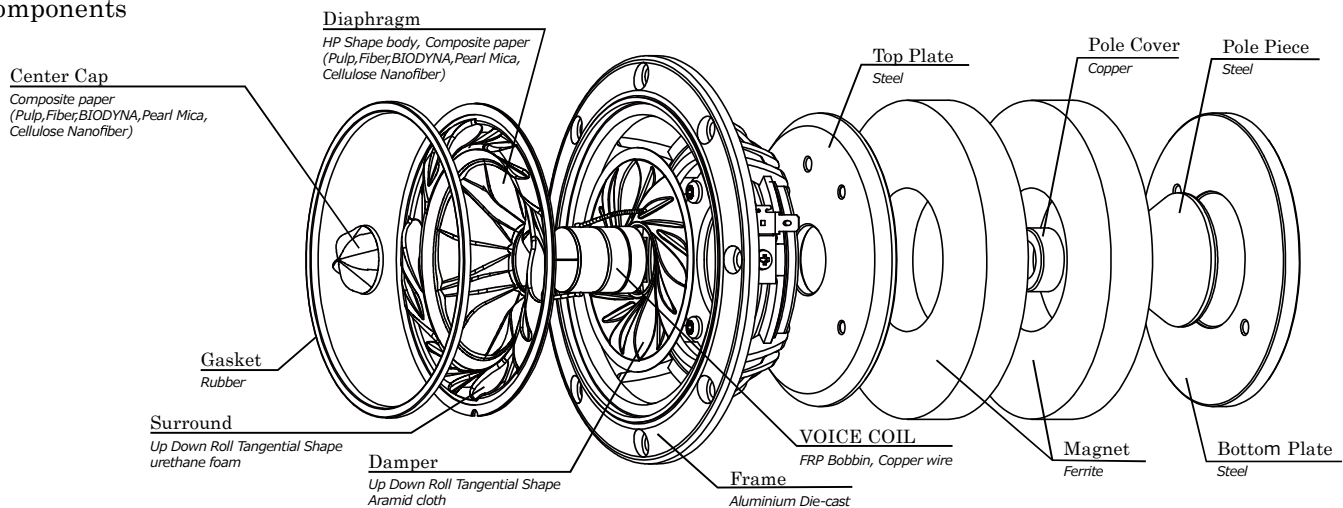

Components