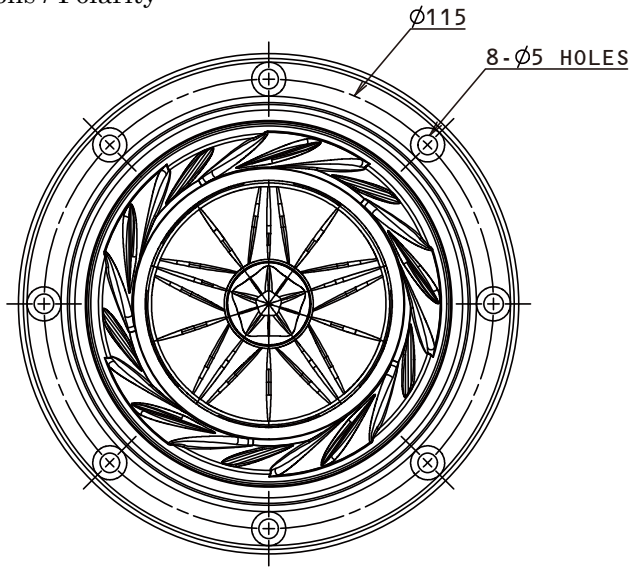

#### Dimensions / Polarity

#### Standard Accessories

Speaker unit : 1pc	Cord : 2pcs
Wood Screw : 8pcs	Foam Seal : 1pc
Washer : 8pcs	Safety precautions : 1pc

#### Specifications & Thiele / Small Parameters

Electrical Parameters	Nominal Impedance	8	ohm
	Re	7.3	ohm
	Lc	0.07	mH
	fs (F0)	81	Hz
Mechanical Parameters	Mms (M0)	3.2	g
	Cms	1.21	mm/N
	Bl	5.27	N/A
Loss Factors	Qms	4.13	-
	Qes	0.43	-
	Qts (Q0)	0.39	-
Other Parameters	SPL (1m/1W)	88	dB
	Equivalent Diaphragm Radius (a)	40	mm
	Rated Input	15	W
	Overall Diameter	$\phi 128$	mm
	Voice Coil Diameter	20	mm
	Reproduction Frequency Response	fs to 28k	Hz
	Vas	4.31	L
	Baffle Hole Diameter	$\phi 102$	mm
	Weight	1830	g

#### Components

Enclosure

thickness : 18mm