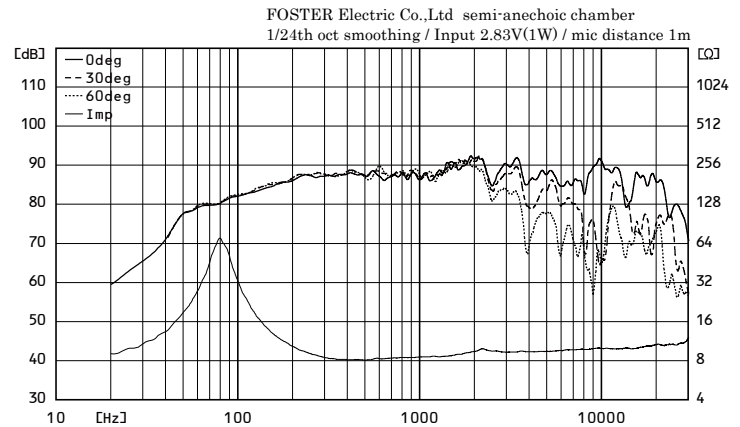

Frequency Response