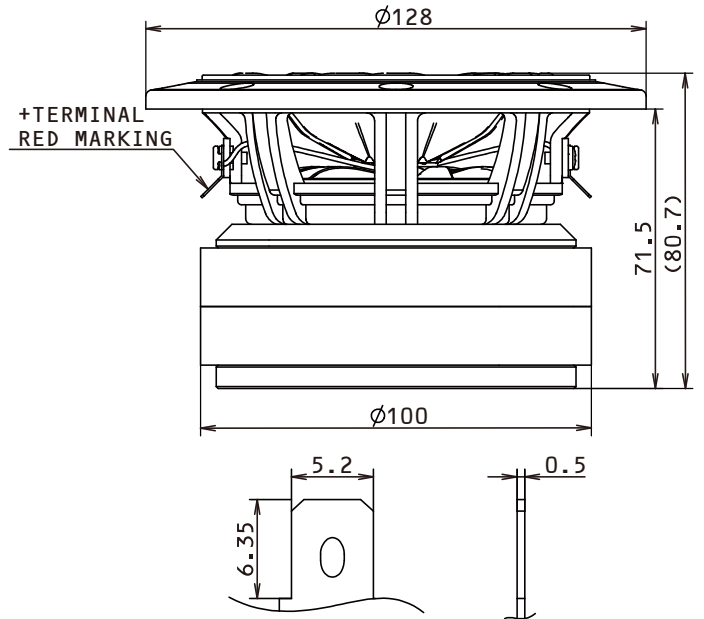

#### Dimensions / Polarity

#### Standard Accessories

Speaker unit : 1pc	Cord : 2pcs
Wood Screw : 8pcs	Foam Seal : 1pc
Washer : 8pcs	Safety precautions : 1pc

#### Specifications & Thiele / Small Parameters

Electrical Parameters	Nominal Impedance	8	ohm
	Re	7.3	ohm
	Lc	0.07	mH
	fs (F0)	81	Hz
Mechanical Parameters	Mms (M0)	3.2	g
	Cms	1.21	mm/N
	Bl	5.27	N/A
Loss Factors	Qms	4.13	-
	Qes	0.43	-
	Qts (Q0)	0.39	-
Other Parameters	SPL (1m/1W)	88	dB
	Equivalent Diaphragm Radius (a)	40	mm
	Rated Input	15	W
	Overall Diameter	$\phi 128$	mm
	Voice Coil Diameter	20	mm
	Reproduction Frequency Response	fs to 28k	Hz
	Vas	4.31	L
	Baffle Hole Diameter	$\phi 102$	mm
	Weight	1830	g

#### Components

Enclosure

thickness : 18mm